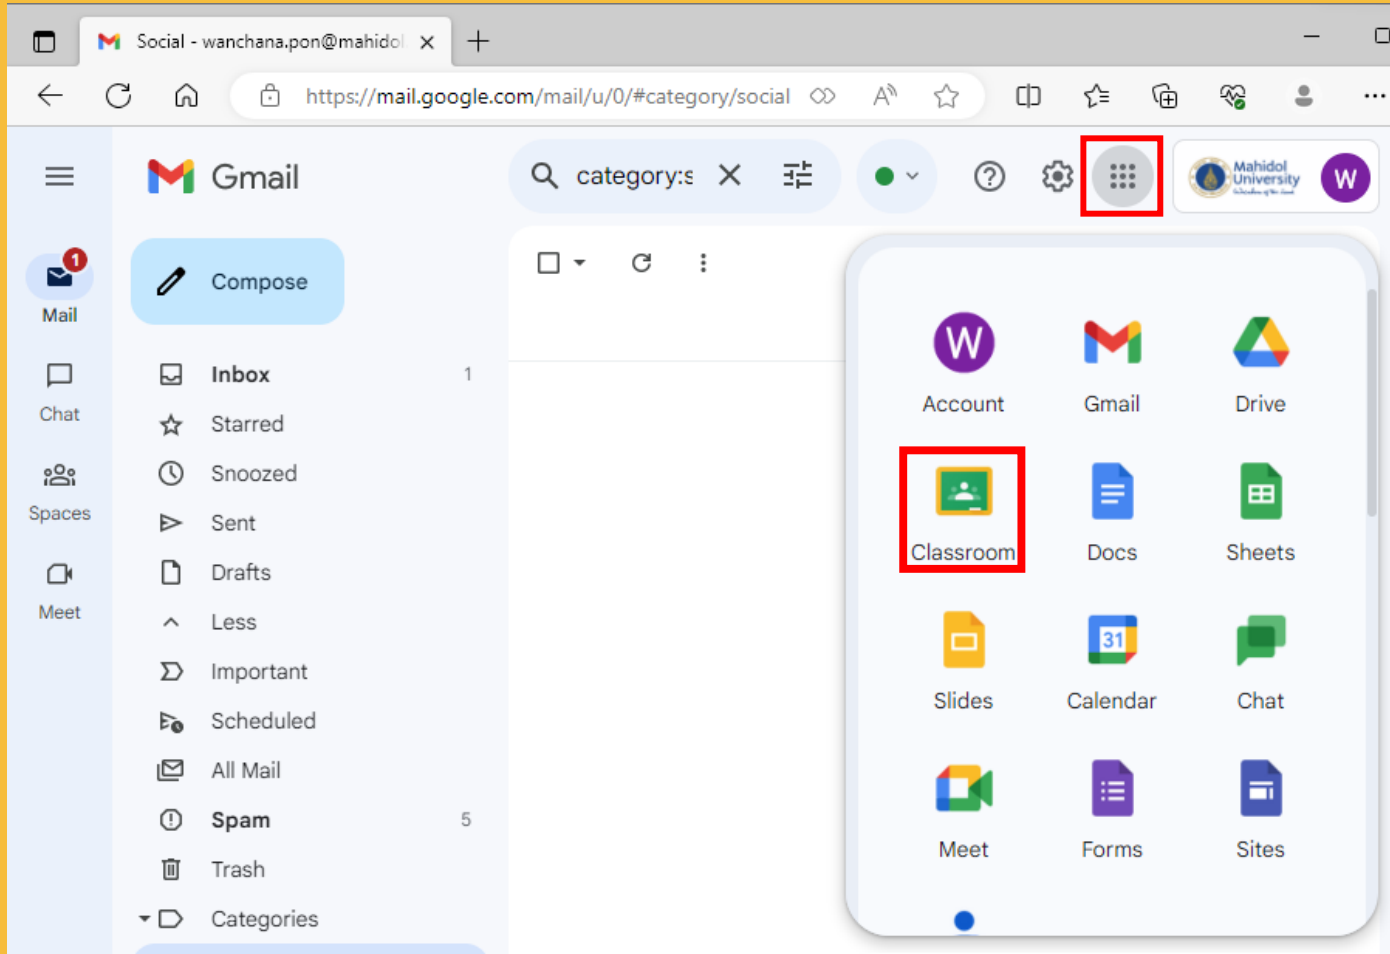

G-Classroom